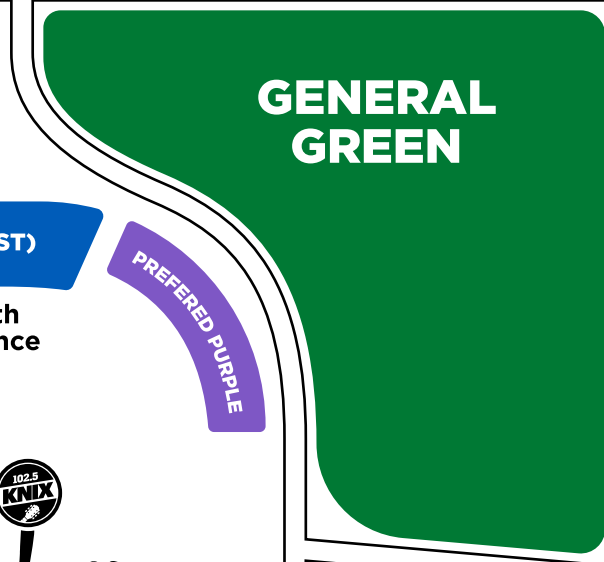

PARKING OVERVIEW

↑
LOOP
202

GERMANN RD.

GERMANN RD.

←
ARIZONA
AVE.

RIDE
SHARE

HAMILTON ST.

ADA (WEST)

ADA (EAST)

North
Entrance

PREFERRED
PURPLE

GENERAL
GREEN

GENERAL
OVERFLOW

GENERAL
BLUE

West
Entrance

PREFERRED
YELLOW